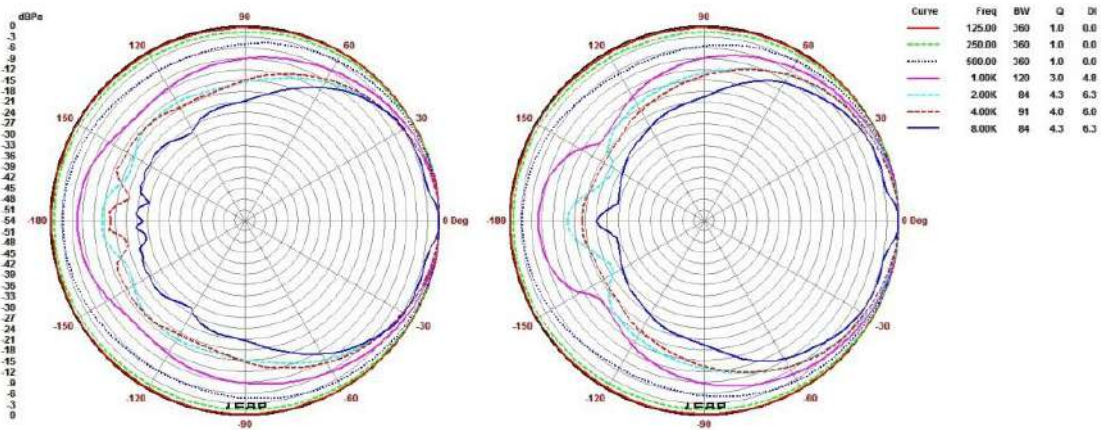

MECHANICAL DIAGRAMS

POLAR DIAGRAMS

HORIZONTAL

VERTICAL

TECHNICAL DATA

Ways	2
Nominal low impedance	8Ω
Max RMS power	50 W
Program power	100 W
Nominal high impedance	100 V LINE
Power selector	5 / 7.5 / 15 / 30 W
Efficiency SPL 1W 1m	92.5 dB
Frequency response at -10dB @ 8Ω	90 Hz ÷ 20 kHz
Dimensions WxHxD (without accessories)	242x242x163mm
Weight	2.3 kg